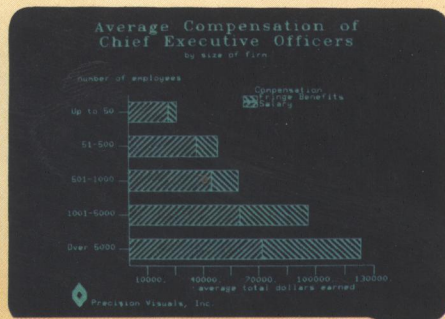

High resolution, low cost graphics should be more than a retrothought.

Why settle for a low resolution retrofit graphics terminal when you can have a VISUAL high resolution terminal with quality and reliability built in. And at a cost that makes retrofits overpriced.

The VISUAL 500 and VISUAL 550 emulate the Tektronix 4010/4014 but cost only about half as much. And they provide 585(V) x 768(H) resolution for sharp text and graphic display on a large 14" screen without the need to add boards or change the CRT. This superior resolution offers the ideal vertical to horizontal dot density ratio of 1:1 for balanced images and reduces the "stairstep" effect you get with most retrothoughts.