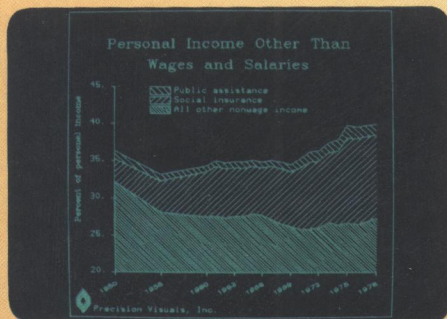

High resolution, low cost graphics should be more than a retrothought.

Why settle for a low resolution retrofit graphics terminal when you can have a VISUAL high resolution terminal with quality and reliability built in. And at a cost that makes retrofits overpriced.

The VISUAL 500 and VISUAL 550 emulate the Tektronix 4010/4014 but cost only about half as much. And they provide 585(V) x 768(H) resolution for sharp text and graphic display on a large 14" screen without the need to add boards or change the CRT. This superior resolution offers the ideal vertical to horizontal dot density ratio of 1:1 for balanced images and reduces the "stairstep" effect you get with most retrothoughts.