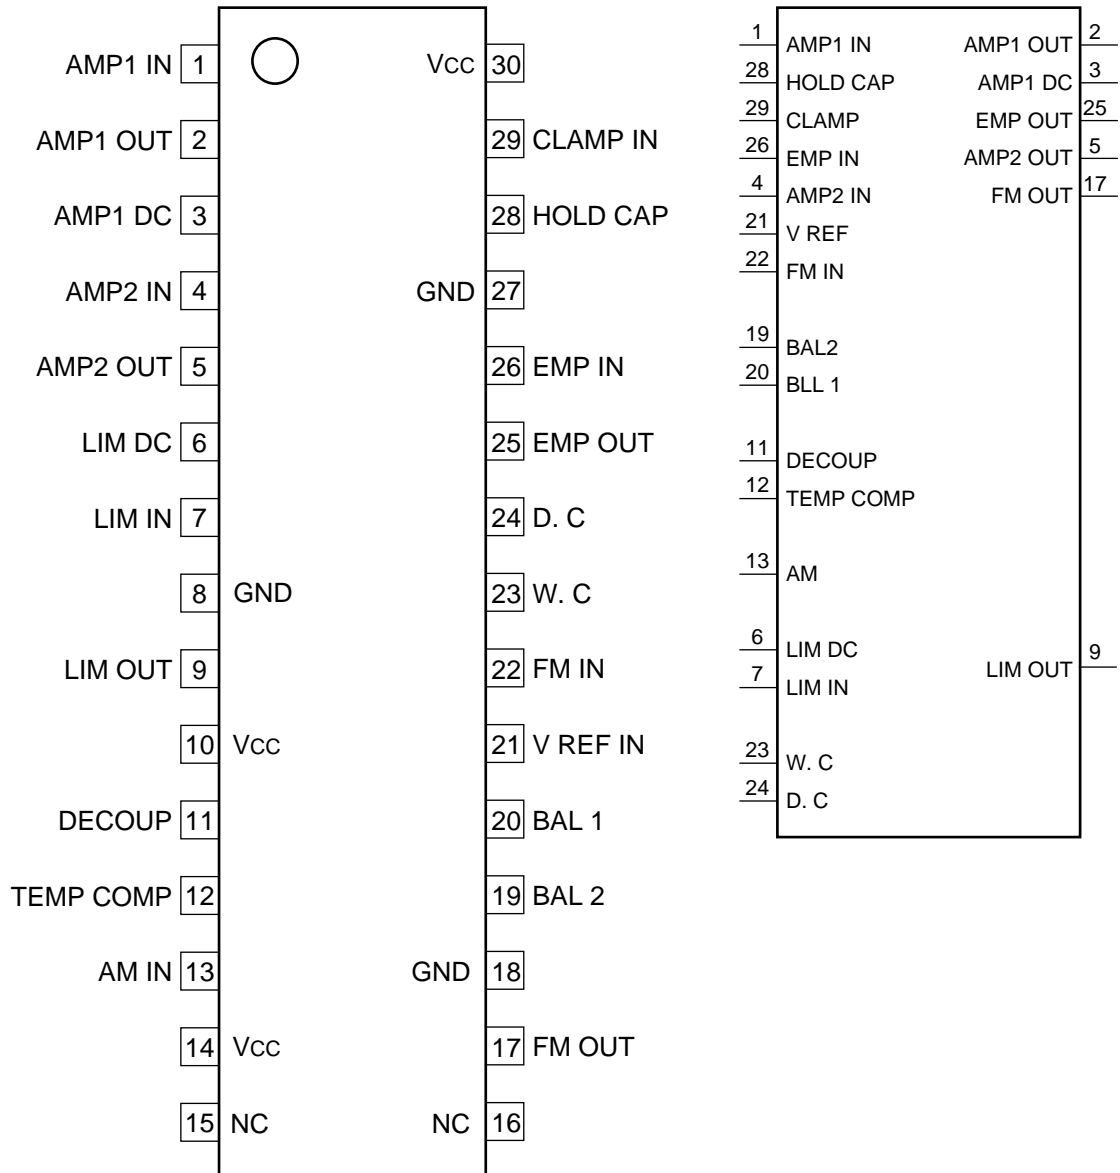

## VIDEO Y/C REC FM MODULATOR FOR BETACAM

—TOP VIEW—

**INPUT**

AM ; AM SIGNAL  
 AMP1 IN ; VIDEO SIGNAL AMP1  
 AMP2 IN ; VIDEO SIGNAL AMP2  
 CLAMP ; CLAMP PULSE  
 EMP IN ; EMPHASIS AMP  
 FM IN ; FM MODULATOR  
 LIM IN ; LIMITER  
 V REF ; VOLTAGE REFERENCE

**OUTPUT**

AMP1 OUT ; VIDEO SIGNAL AMP1  
 AMP2 OUT ; VIDEO SIGNAL AMP2  
 EMP OUT ; EMPHASIS AMP  
 FM OUT ; FM MODULATOR  
 LIM OUT ; LIMITER

**OTHER**

BAL1, BAL2 ; MODULATOR BALANCE ADJUSTMENT  
 D. C ; DARK CLIP ADJUSTMENT  
 DECOUP ; DECOUPLING CAPACITOR  
 HOLD CAP ; HOLD CAPACITOR  
 LIM DE ; LIMITER DECOUPLING CAPACITOR  
 TEMP COMP ; TEMPERATURE COMPENSATION  
 W. C ; WHITE CLIP ADJUSTMENT  
 AMP1 DC ; AMP1 CLAMP DC