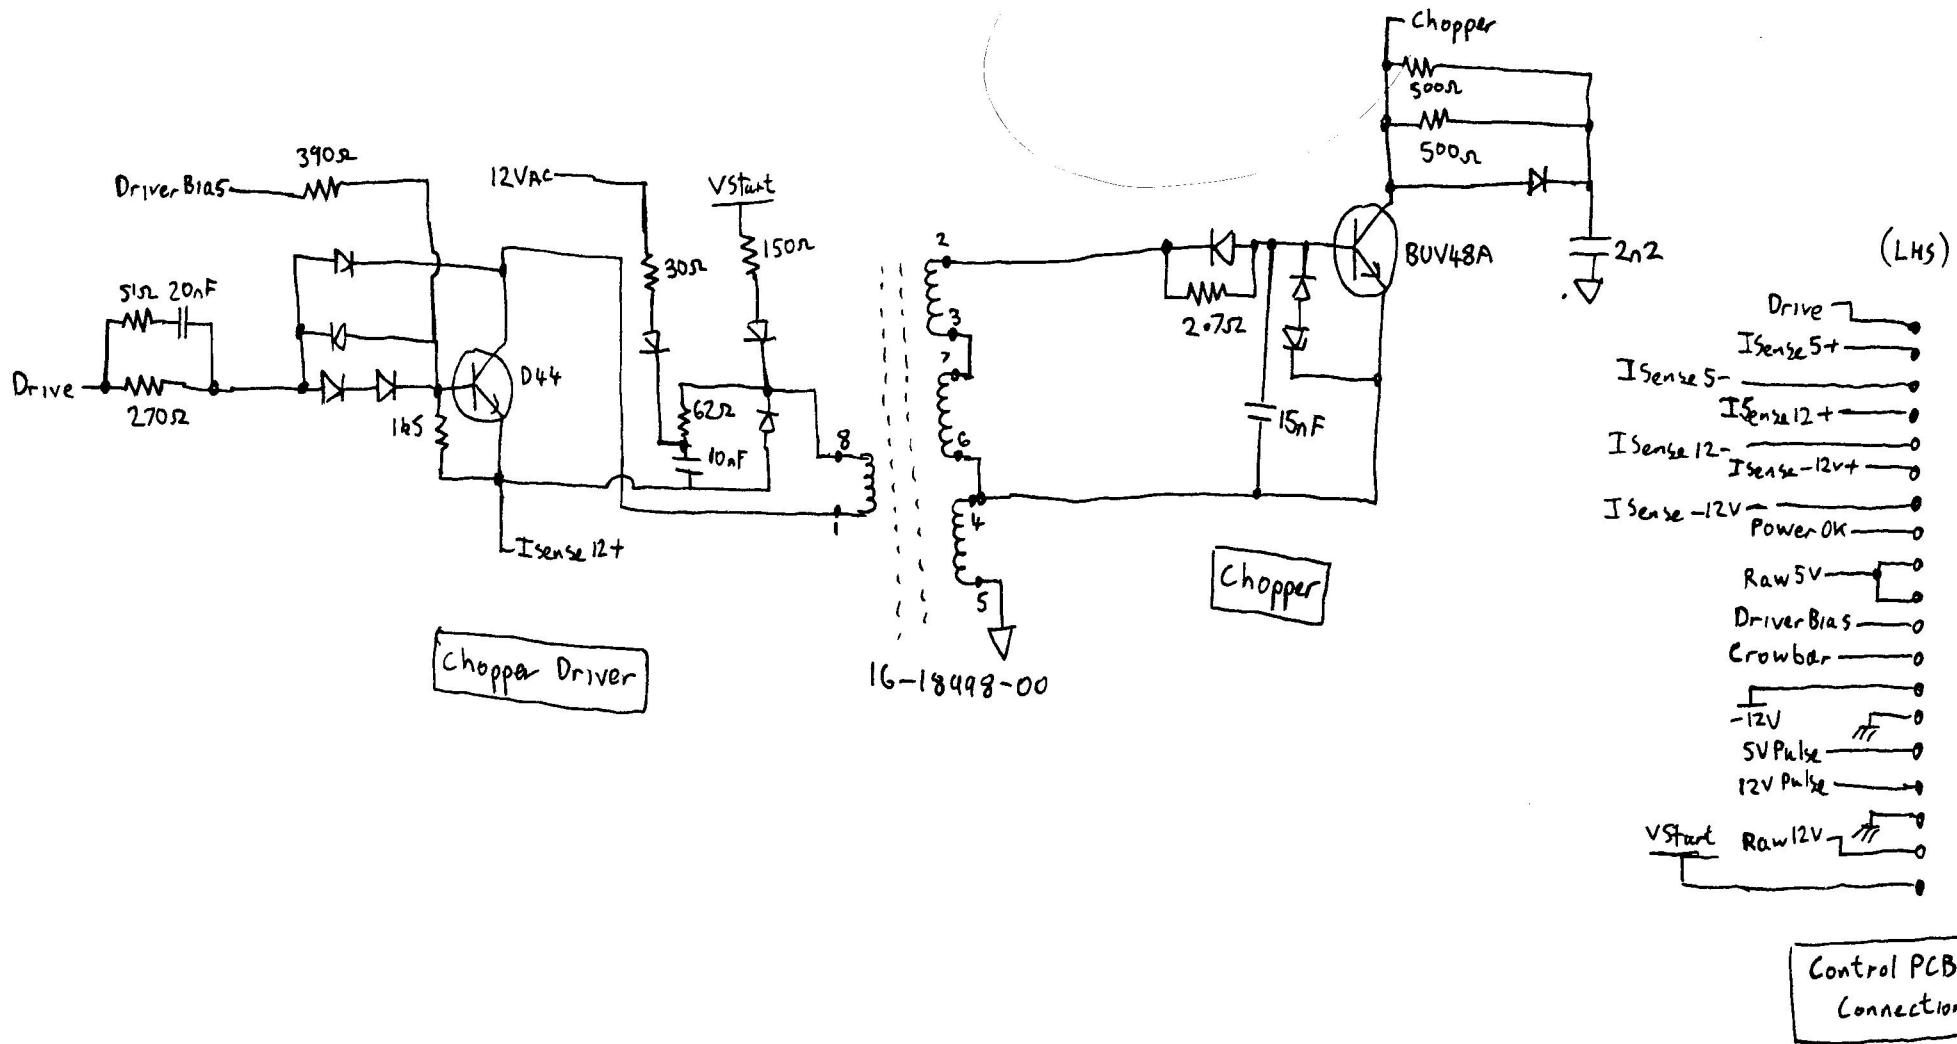

Rainbow PSU Wiring

47842 PSU sheet ①

H7842 PSU sheet ③

(PSU L45)

H7842 Control Module sheet ①

Chopper Control