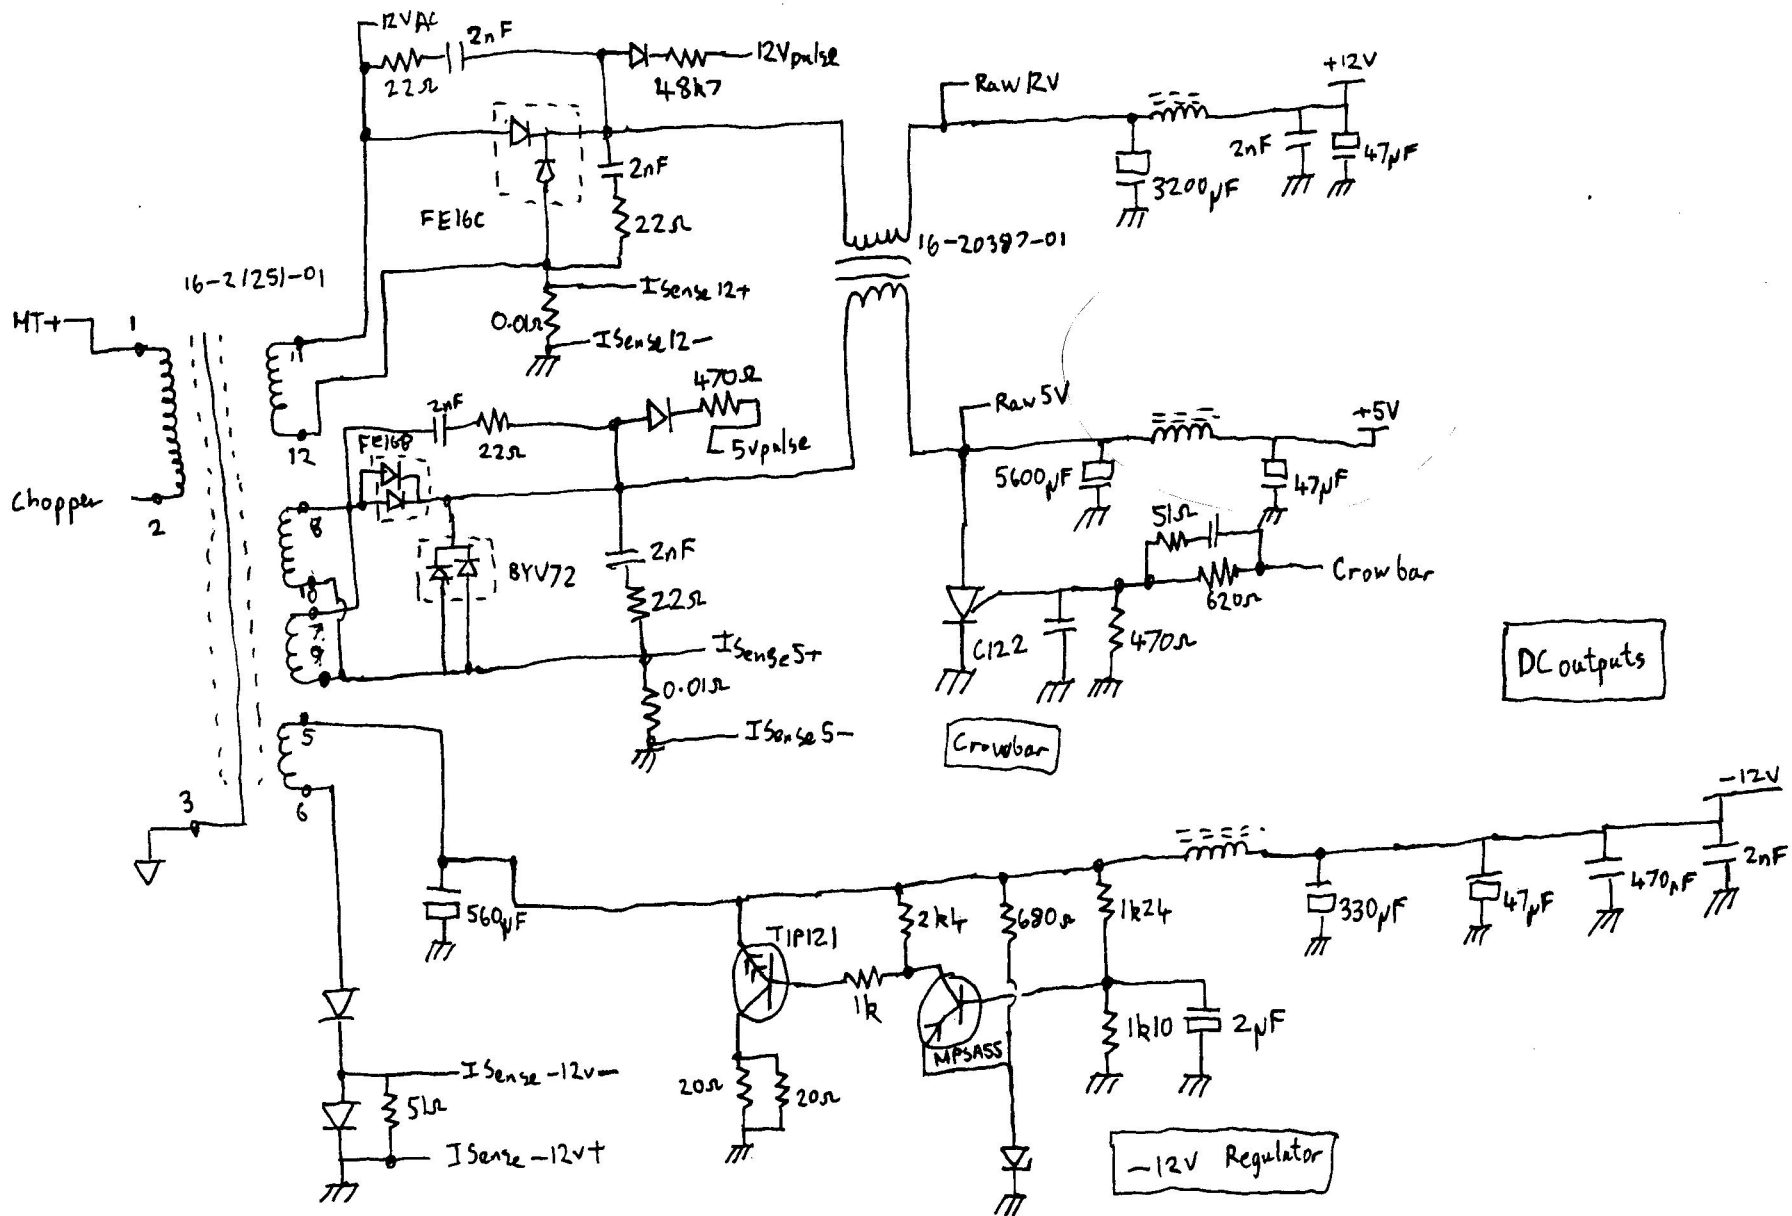

Rainbow PSU Wiring

47842 PSU sheet ①

H7842 PSU sheet ③

(PSU L45)

H7842 Control Module sheet ①

Chopper Control