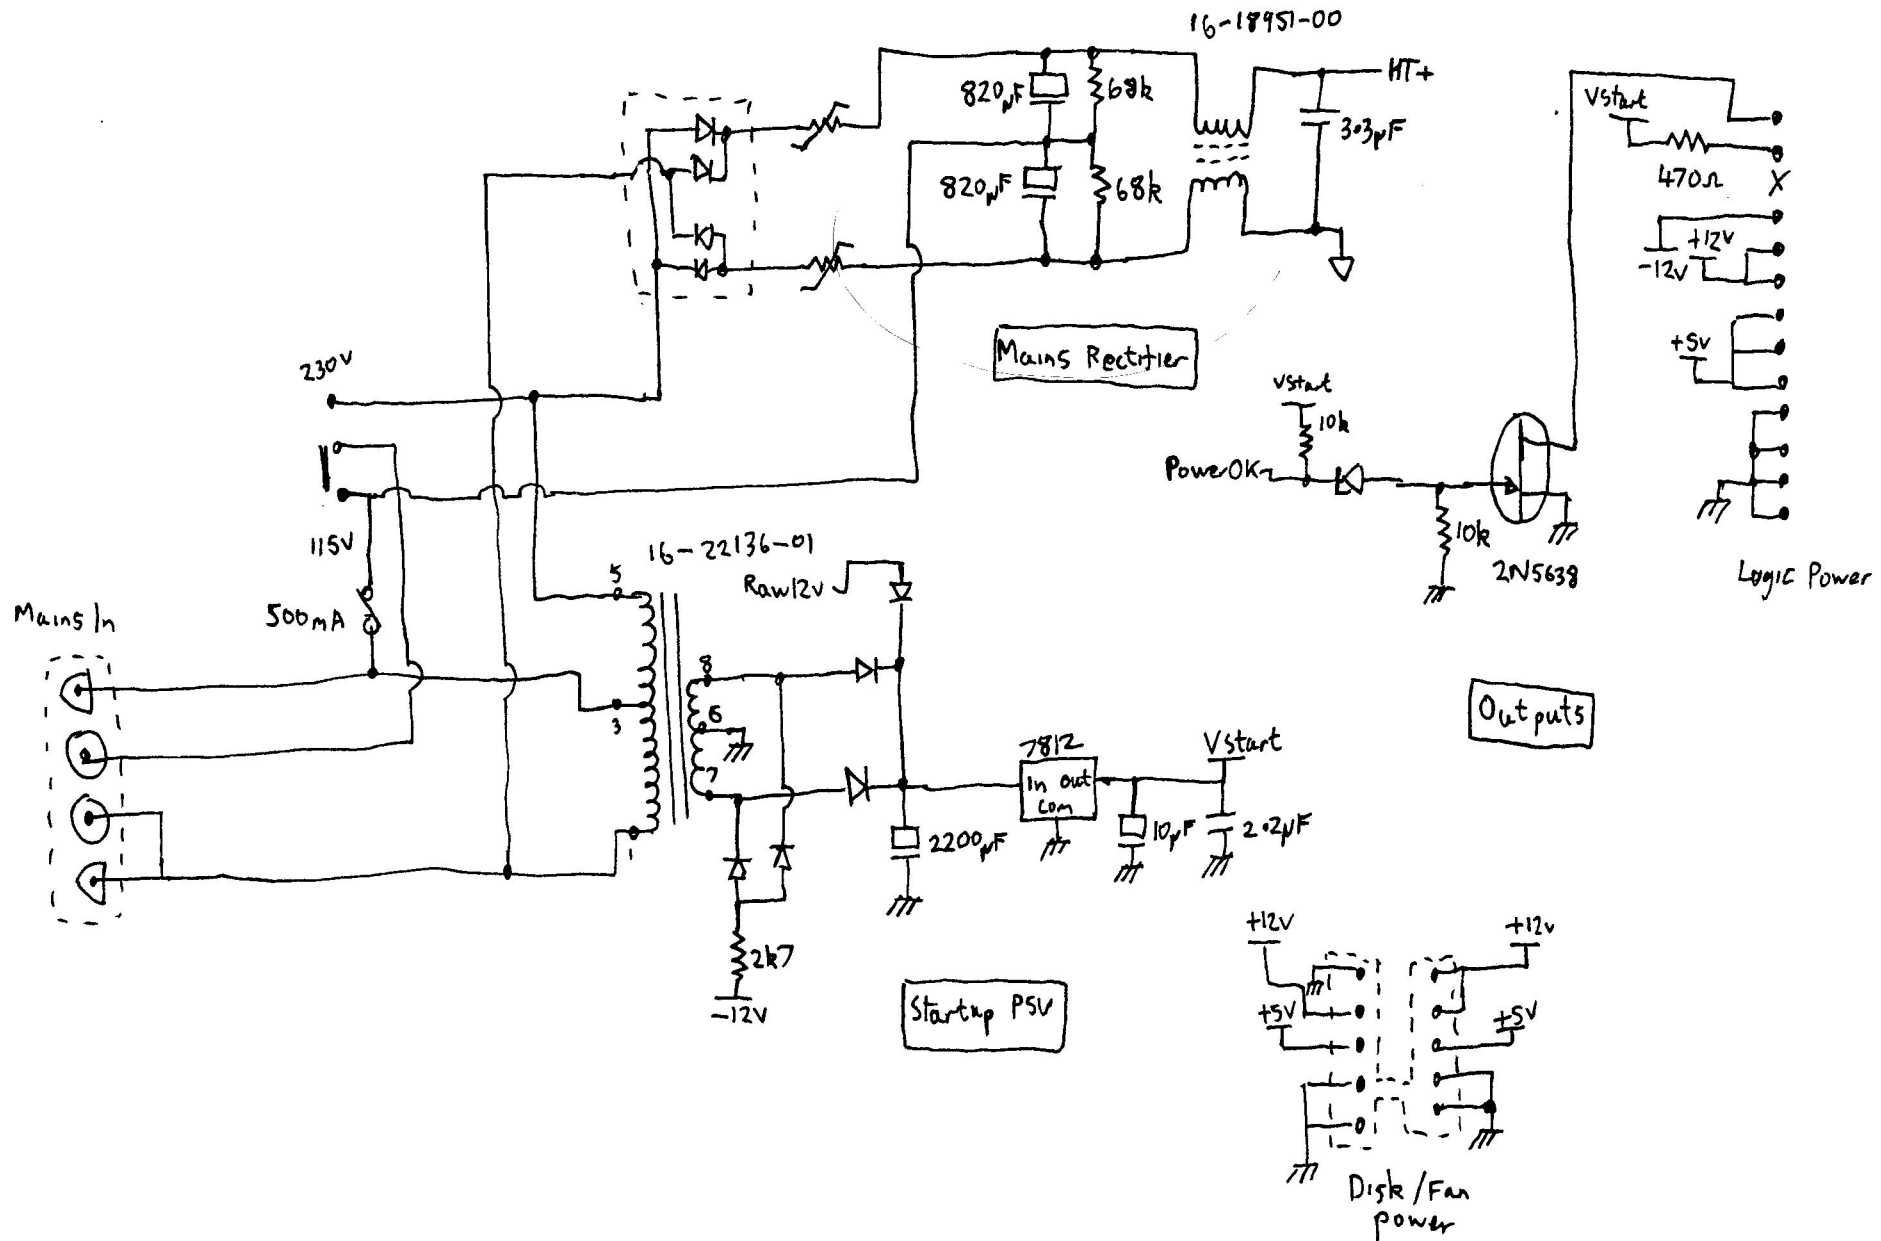

Rainbow PSU Wiring

47842 PSU sheet ①

H7842 PSU sheet ③

(PSU L45)

H7842 Control Module sheet ①

Chopper Control