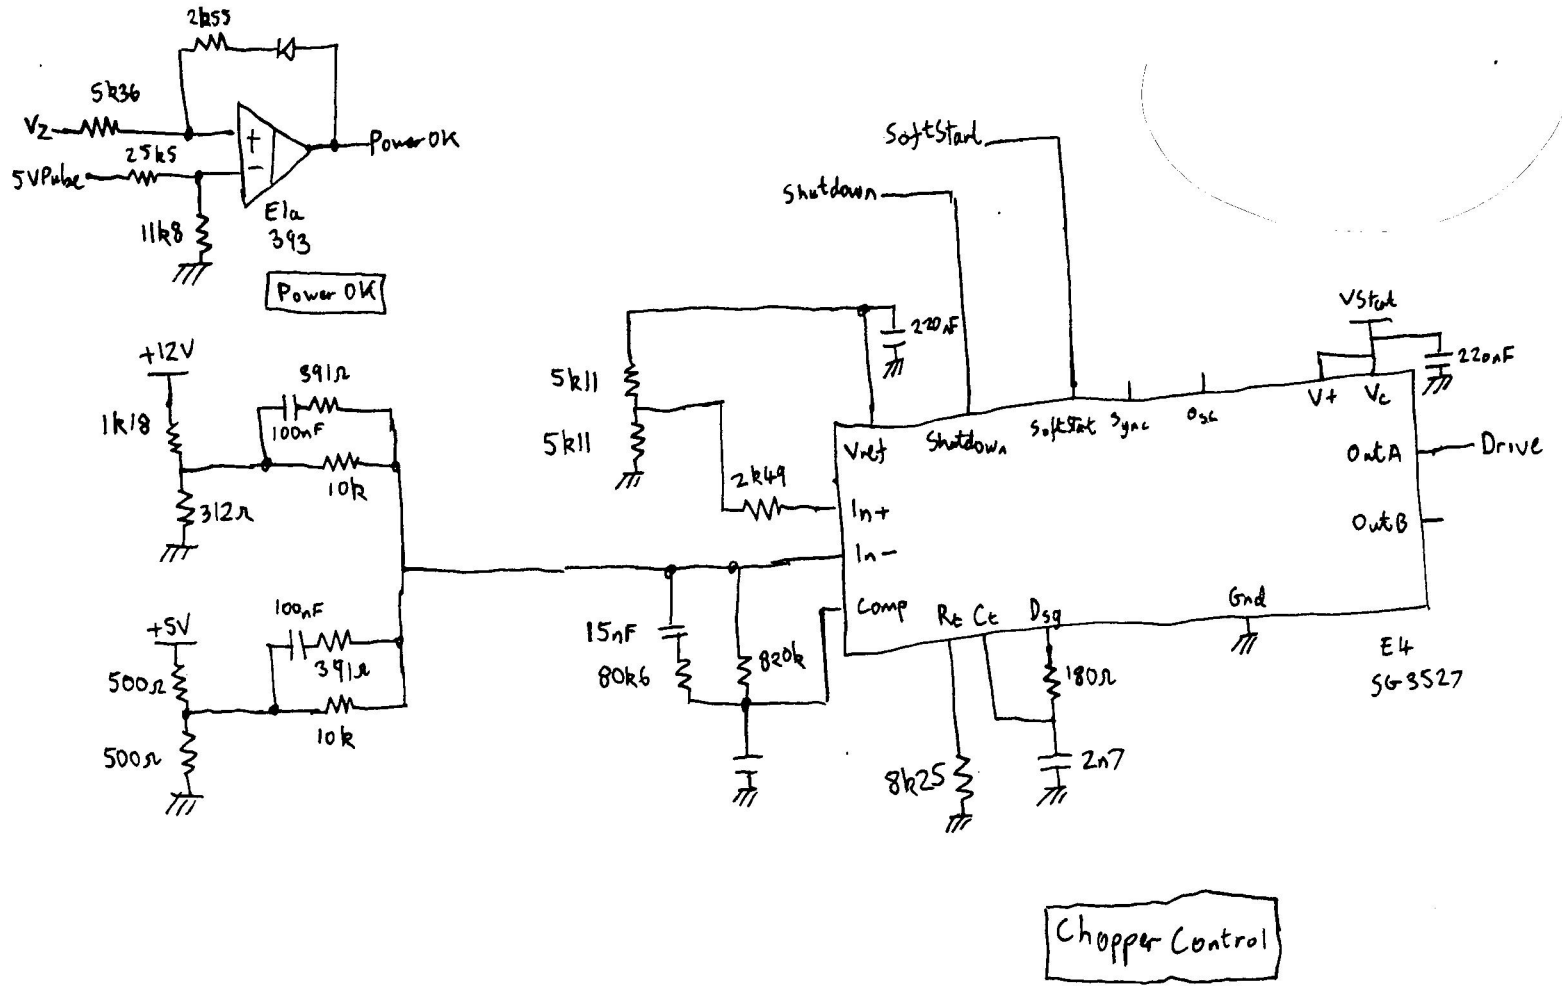

Rainbow PSU Wiring

47842 PSU sheet ①

H7842 PSU sheet ③

(PSU L45)

H7842 Control Module sheet ①

Chopper Control