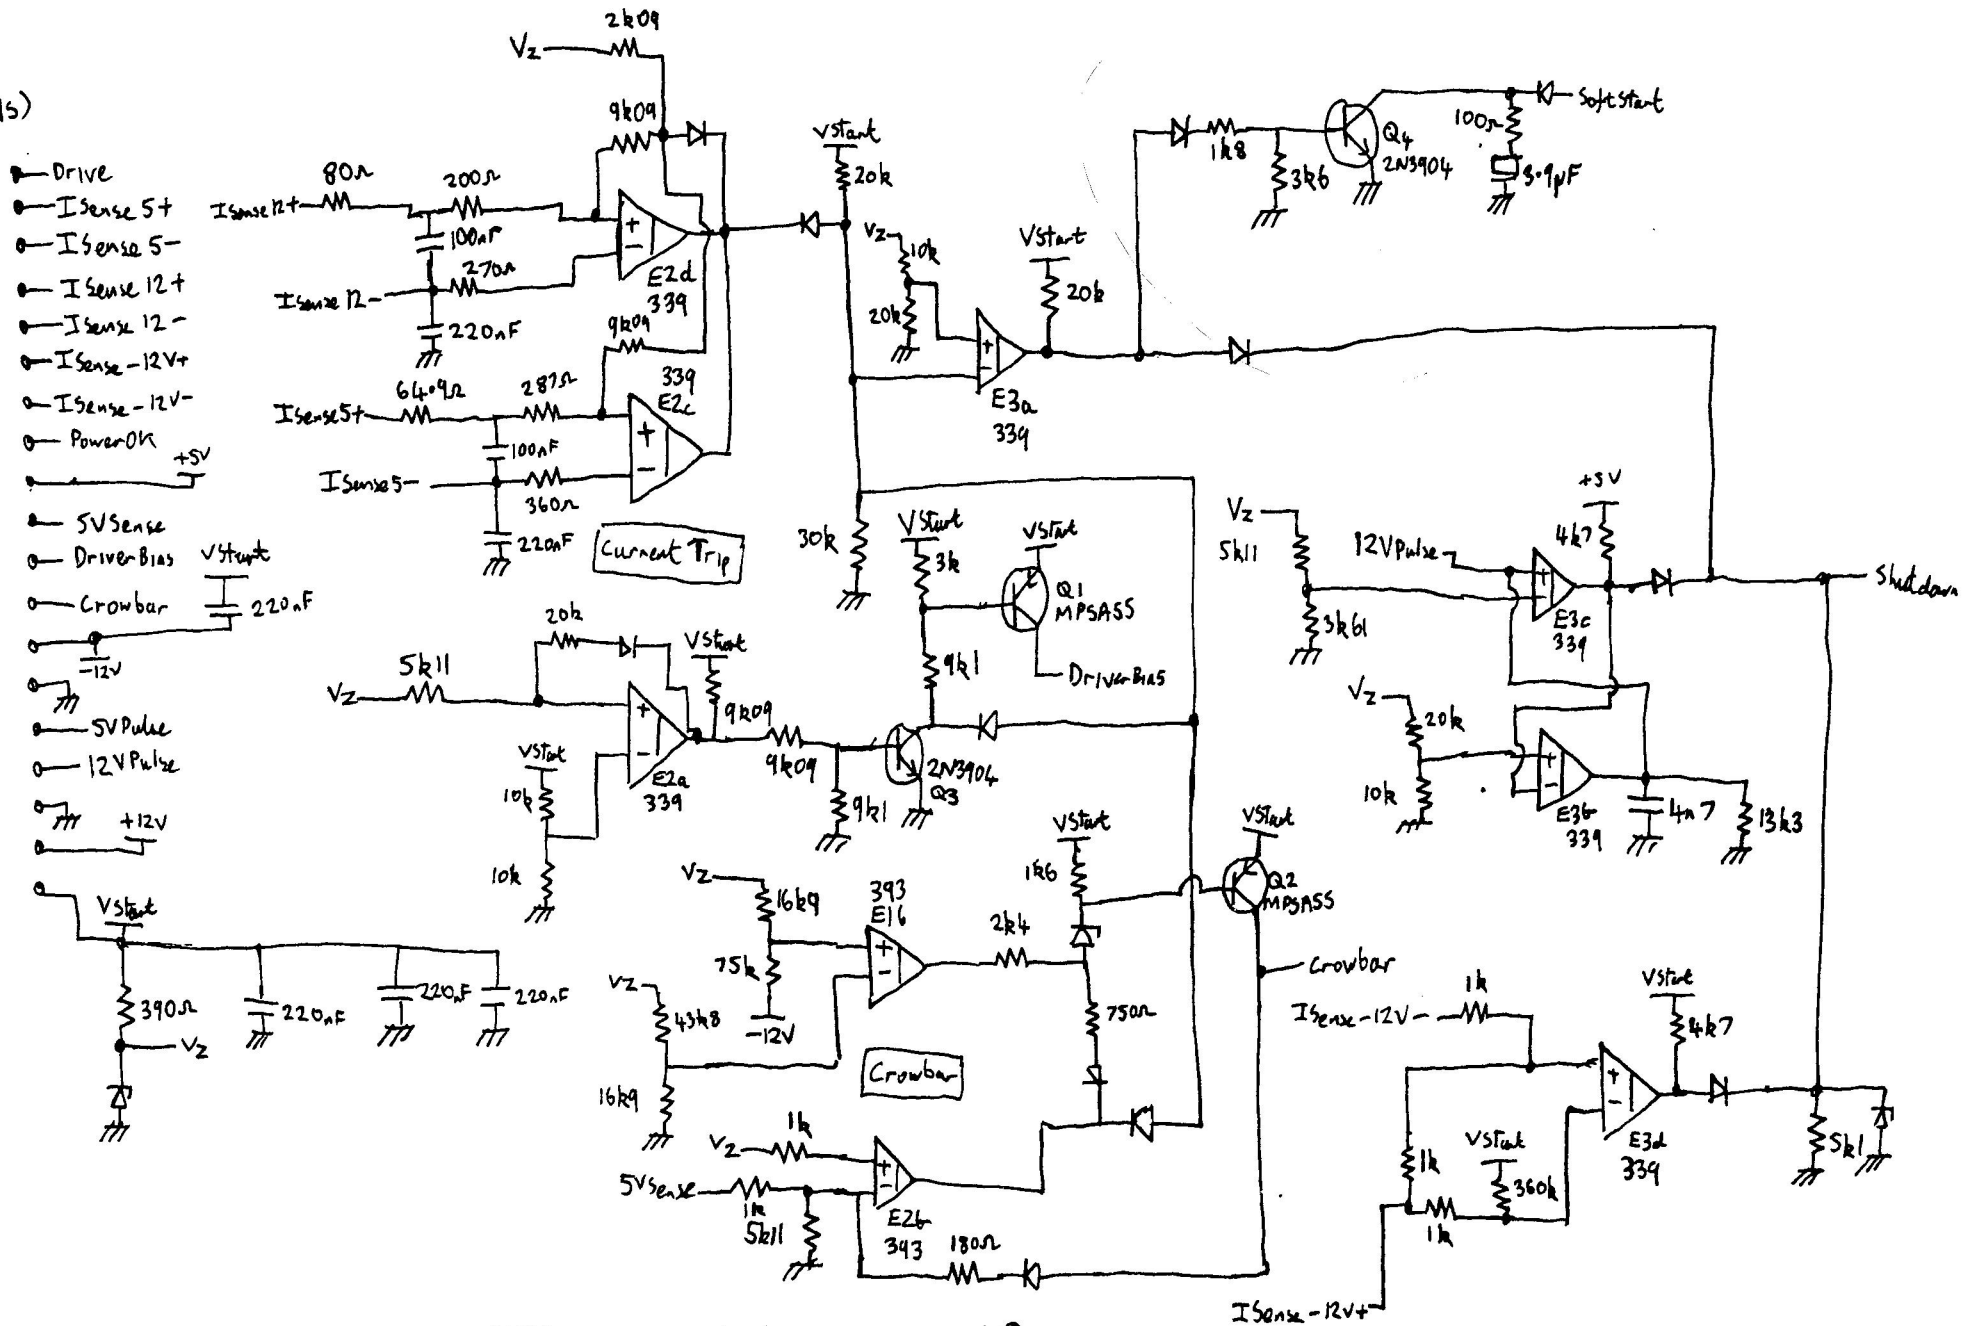

Rainbow PSU Wiring

47842 PSU sheet ①

H7842 PSU sheet ③

(PSU L45)

H7842 Control Module sheet ①

Chopper Control